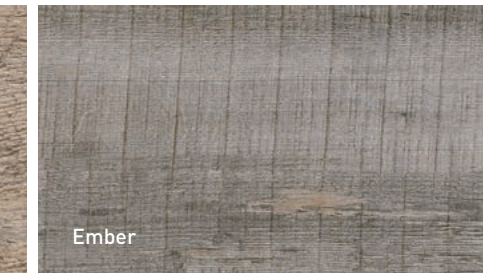

QUARZITI 2.0 GRAND RECTANGLE
20 mm × 600 mm × 1200 mm
3/4" × 23 5/8" × 47 1/4"
[Emballé séparément]

QUARZITI 2.0 GRAND CARRÉ
20 mm × 600 mm × 600 mm
3/4" × 23 5/8" × 23 5/8"
[Emballé séparément]

**QUARZITI 2.0
COURONNEMENT DE PISCINE**
20 mm × 330 mm × 600 mm
3/4" × 13" × 23 5/8"
[Emballé séparément]

NOON
20 mm × 300 mm × 1200 mm
3/4" × 11 13/16" × 47 1/4"