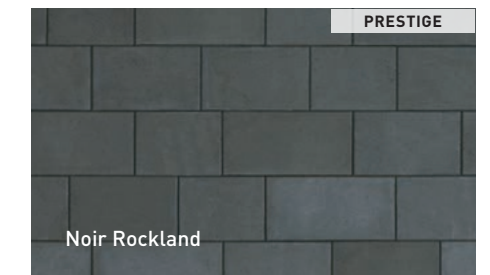

DALLE CASSARA

Module A
60 mm × 300 mm × 400 mm
2 3/8" × 11 13/16" × 15 3/4"

Module B
60 mm × 300 mm × 500 mm
2 3/8" × 11 13/16" × 19 11/16"

Module C
60 mm × 300 mm × 600 mm
2 3/8" × 11 13/16" × 23 5/8"

DALLE CASSARA GRAND RECTANGLE

Module D
60 mm × 300 mm × 700 mm
2 3/8" × 11 13/16" × 27 9/16"
(Emballé séparément)