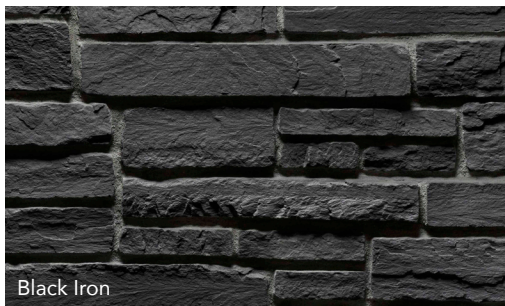

ProStone®

EXCLUSIVELY FOR CSI
AND THE CANADIAN MARKET

A Selection of Contemporary Profiles

We are proud to announce that we have partnered with ProStone® to create two exclusive neutral colorways that are on trend to meet today's product demands. These Exclusively for CSI colors are Black Iron & Grey Manor, which are available in 2 styles: *Easy Fit Savannah Ledge* and *Ledgestone*.

Easy Fit Savannah Ledge

Length: 9" – 12" & Height: 6"
Corners: 3" – 12"

Easy Fit Savannah Ledge is tightly fitted to form a precise yet rugged texture. Easy Fit Savannah Ledge provides color and shadow for a variety of designs. It comes grouped in modular components of equal height to make installation quick and easy.

Black Iron

Grey Manor

Black Iron

Grey Manor

Ledgestone

Length: 6" – 20" & Height: 1 1/2" – 4"
Corners: 4" – 12"

Ledgestone is one of the most popular styles of stones. The extensive pallet of rich texture and subtle variations of color provide a look that makes a bold statement. Ledgestone is molded from real stone so the texture is detailed, varied and remarkably lifelike.