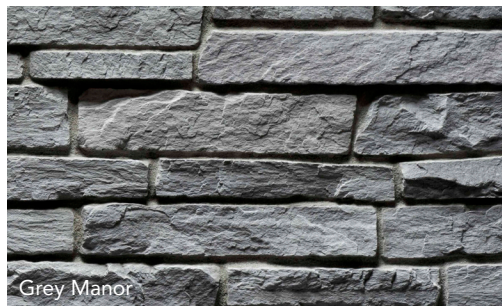

ProStone®

EXCLUSIVELY FOR CSI
AND THE CANADIAN MARKET

A Selection of Contemporary Profiles

We are proud to announce that we have partnered with ProStone® to create two exclusive neutral colorways that are on trend to meet today's product demands. These Exclusively for CSI colors are Black Iron & Grey Manor, which are available in 2 styles: *Easy Fit Savannah Ledge* and *Ledgestone*.

Easy Fit Savannah Ledge

Length: 9" – 12" & Height: 6"
Corners: 3" – 12"

Easy Fit Savannah Ledge is tightly fitted to form a precise yet rugged texture. Easy Fit Savannah Ledge provides color and shadow for a variety of designs. It comes grouped in modular components of equal height to make installation quick and easy.

Black Iron

Grey Manor

Black Iron

Grey Manor

Ledgestone

Length: 6" – 20" & Height: 1 1/2" – 4"
Corners: 4" – 12"

Ledgestone is one of the most popular styles of stones. The extensive pallet of rich texture and subtle variations of color provide a look that makes a bold statement. Ledgestone is molded from real stone so the texture is detailed, varied and remarkably lifelike.