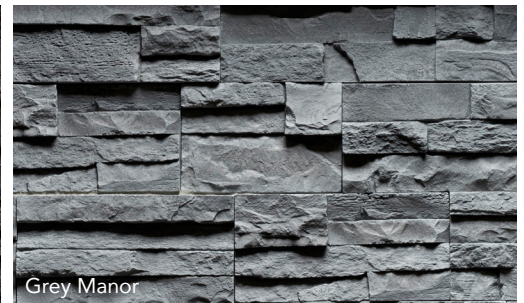

ProStone®

EXCLUSIVELY FOR CSI
AND THE CANADIAN MARKET

A Selection of Contemporary Profiles

We are proud to announce that we have partnered with ProStone® to create two exclusive neutral colorways that are on trend to meet today's product demands. These Exclusively for CSI colors are Black Iron & Grey Manor, which are available in 2 styles: *Easy Fit Savannah Ledge* and *Ledgestone*.

Easy Fit Savannah Ledge

Length: 9" – 12" & Height: 6"
Corners: 3" – 12"

Easy Fit Savannah Ledge is tightly fitted to form a precise yet rugged texture. Easy Fit Savannah Ledge provides color and shadow for a variety of designs. It comes grouped in modular components of equal height to make installation quick and easy.

Black Iron

Grey Manor

Black Iron

Grey Manor

Ledgestone

Length: 6" – 20" & Height: 1 1/2" – 4"
Corners: 4" – 12"

Ledgestone is one of the most popular styles of stones. The extensive pallet of rich texture and subtle variations of color provide a look that makes a bold statement. Ledgestone is molded from real stone so the texture is detailed, varied and remarkably lifelike.